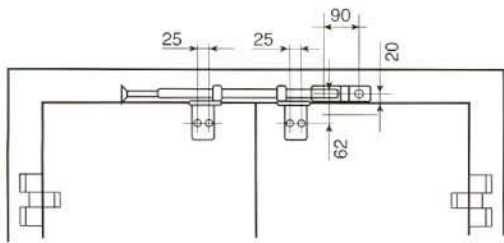

ARM CLOSING SELECTOR

In case of simultaneous opening of the leaves, it guarantees the correct closing.
Included on 2 leaves door REI 60, REI 120.

ON REQUEST

DOOR CLOSER WITH ARM CLOSING SELECTOR

It's a sequence system of closing, which works perfectly and has a wonderful design,
without components on sight. Suitable for high quality buildings and extremely silent.