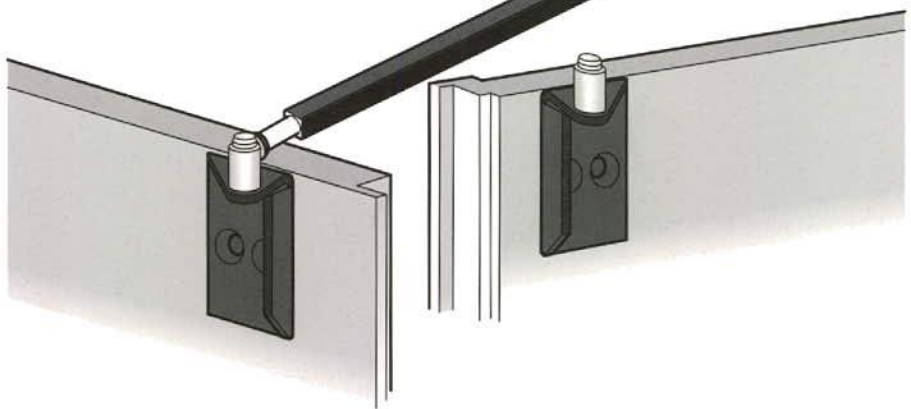

ARM CLOSING SELECTOR

In case of simultaneous opening of the leaves, it guarantees the correct closing.
Included on 2 leaves door REI 60, REI 120.

ON REQUEST

DOOR CLOSER WITH ARM CLOSING SELECTOR

It's a sequence system of closing, which works perfectly and has a wonderful design,
without components on sight. Suitable for high quality buildings and extremely silent.