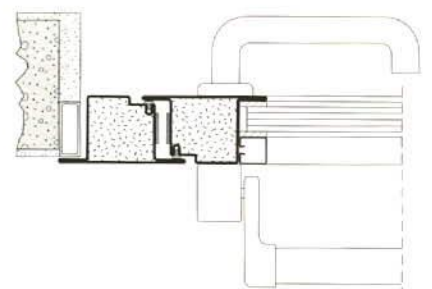

MAX SIZES FOR 1 LEAF DOOR OPEN TO 90°

INSTALLATION ANGLE TYPE "Z"

INSTALLATION IN THE WALL TYPE "L"

INSTALLATION ANGLE WITH OPPOSITE OPENING TYPE "T"