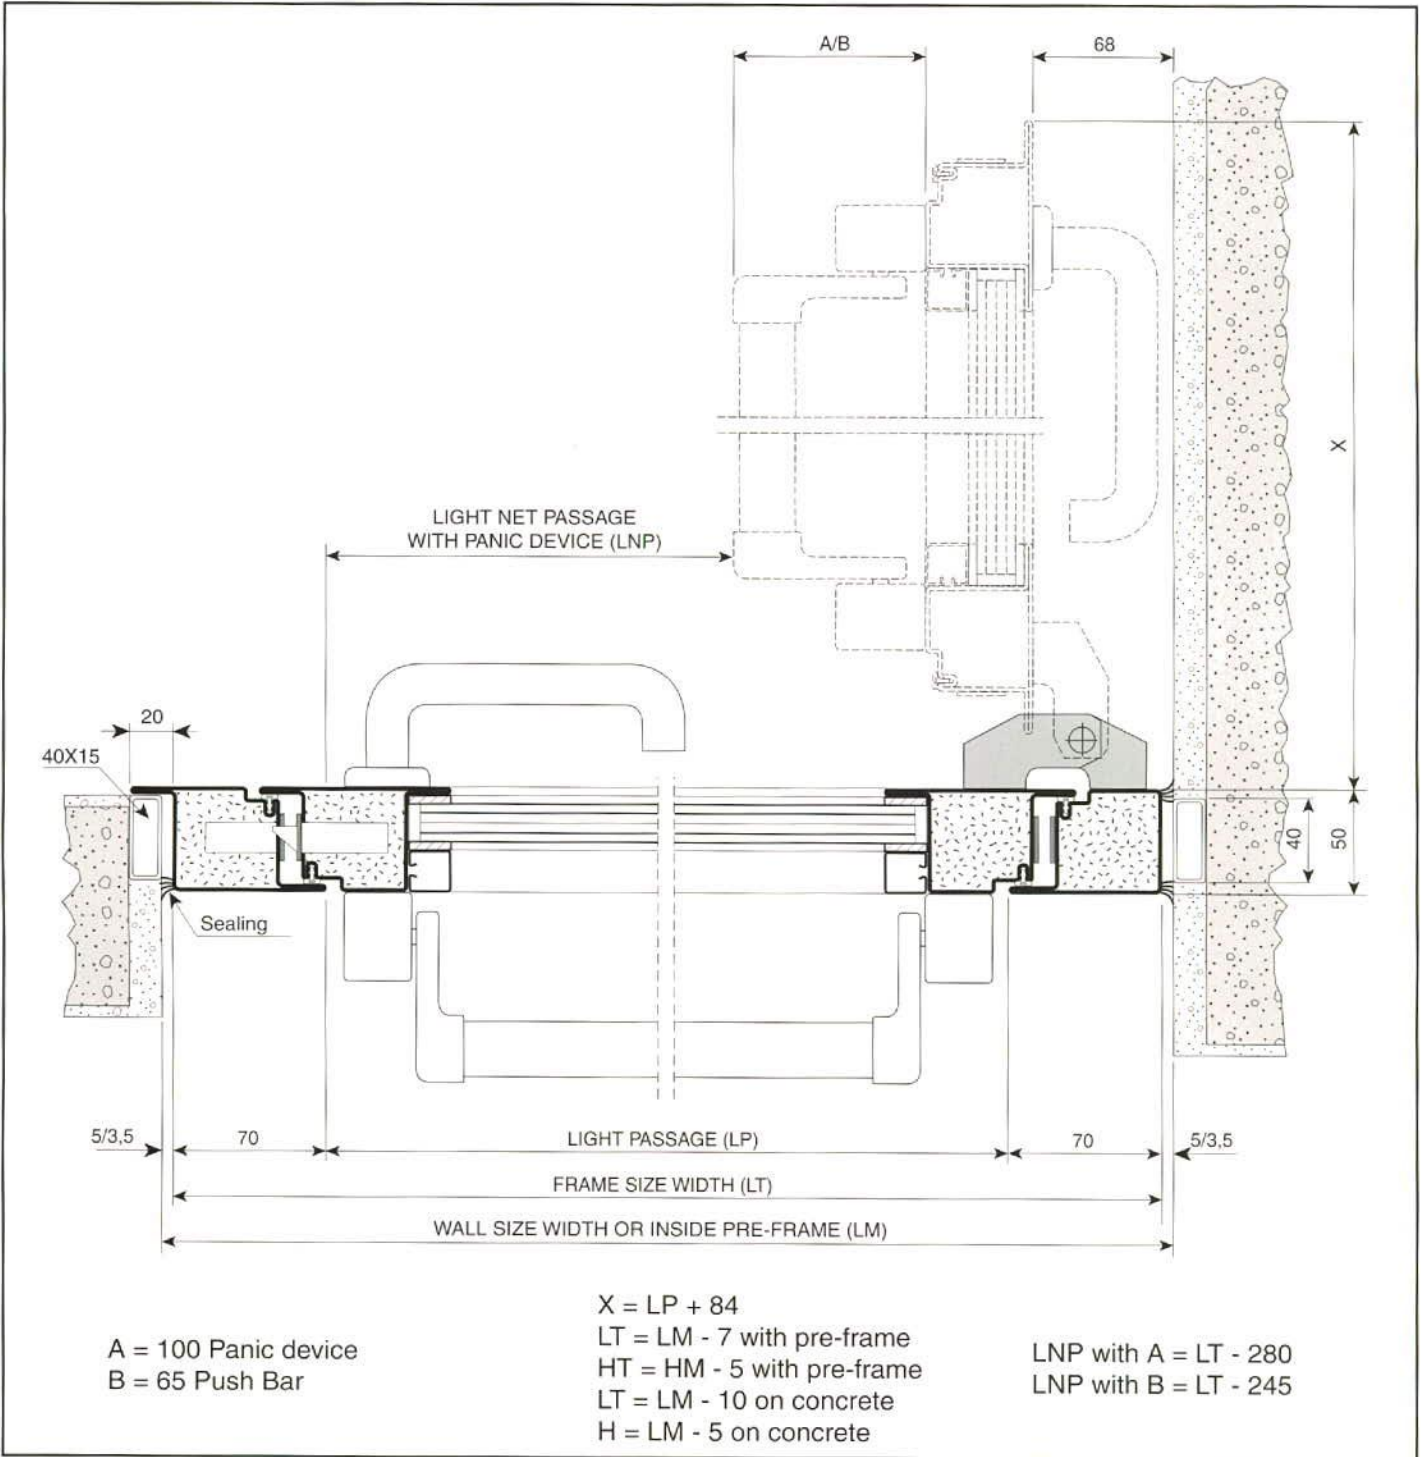

MAX SIZES FOR 1 LEAF DOOR OPEN TO 90°

INSTALLATION ANGLE TYPE "Z"

INSTALLATION IN THE WALL TYPE "L"

INSTALLATION ANGLE WITH OPPOSITE OPENING TYPE "T"