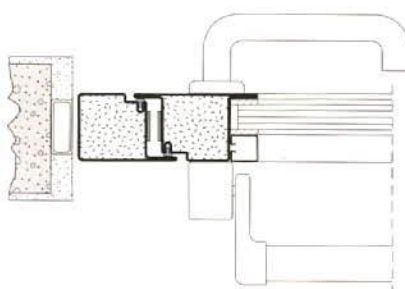

MAX SIZES FOR 1 LEAF DOOR OPEN TO 90°

INSTALLATION ANGLE TYPE "Z"

INSTALLATION IN THE WALL TYPE "L"

INSTALLATION ANGLE WITH OPPOSITE OPENING TYPE "T"