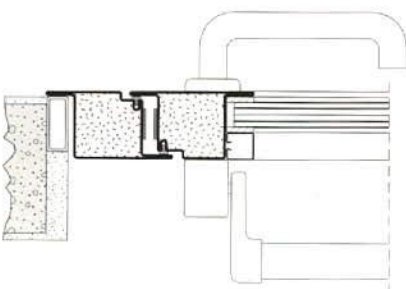

MAX SIZES FOR 1 LEAF DOOR OPEN TO 90°

INSTALLATION ANGLE TYPE "Z"

INSTALLATION IN THE WALL TYPE "L"

INSTALLATION ANGLE WITH OPPOSITE OPENING TYPE "T"